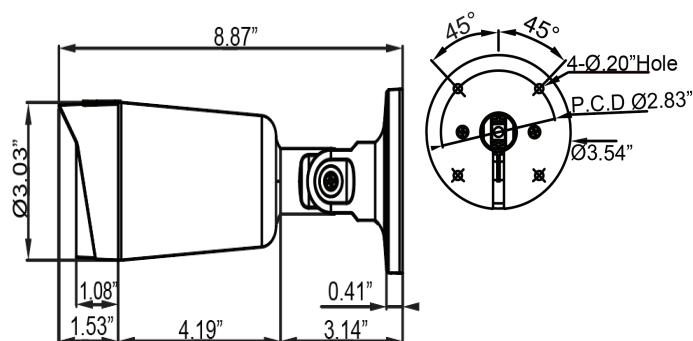

#### **Features:**

- Max. resolution 2 MP (1920 x 1080)
- 1/2.8" CMOS Progressive Scan image sensor
- 2.8 - 12mm Motorized Vari-focal Lens
- True day / night with IR cut filter
- 6 IR LED's with a 98ft ( 30m ) Range
- DirectNET protocol; iNEX™ protocol selectable
- Micro SD memory card supported
- Back Light Compensation (BLC)
- Digital Noise Reduction (DNR)
- True Wide Dynamic Range (TWDR)
- Multiple compression (H.265, H.264, MJPEG)
- IP66 weatherproof rated
- IK10 vandal resistant housing
- Power over Ethernet (PoE) or 12VDC
- NDAA Compliance

General Information	
Heater	3.5 watts
Vandal Proof Rating	IK10, IP66
Approvals	FCC, CE, KC
Humidity	0% ~ 90%
Temperature	-40°F ~ +131°F (-40°C ~ +55°C)
Dimensions (Ø x L)	3.00" x 9.61" (77mm x 244.1mm)
Weight	1.85lbs (0.84kg)
Dimensions	