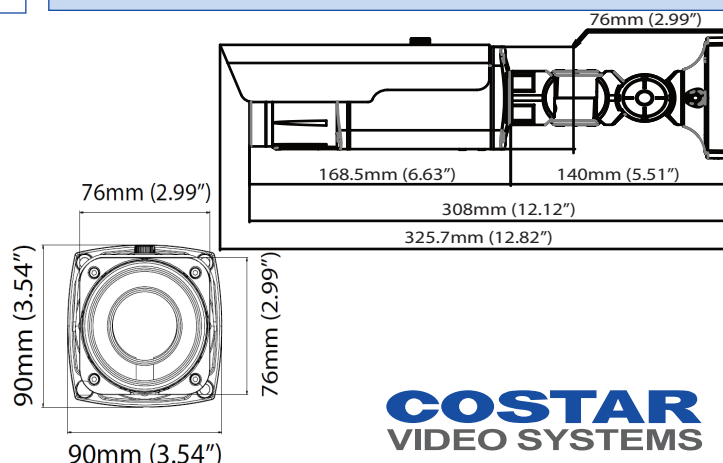

#### Features:

- Max. resolution 5 MP (2592 x 1944)
- 1/1.8" CMOS Progressive Scan image sensor
- True day / night with IR cut filter
- 10 IR LED's with a 100ft ( 30m ) Range
- DirectNET protocol; iNEX™ protocol selectable
- Micro SD memory card supported
- Back Light Compensation (BLC)
- Digital Noise Reduction (DNR)
- True Wide Dynamic Range (TWDR)
- Multiple compression (H.265, H.264, MJPEG)
- IP66 weatherproof rated
- IK10 vandal resistant housing
- Power over Ethernet (PoE) or 12VDC

# CBI5510WFH Specifications

Model	Lens	Resolution
CBI5510WFH	3.6-10mm	5 Megapixel (2592 x 1944)

Power	
Source	12VDC or PoE
PoE	IEEE 802.3af Class 3
Consumption	8.64W (11.4 Watt with heater)
Sensor	
Image Sensor	1/1.8" CMOS
Scanning Mode	Progressive Scan
Resolution	2592 x 1944
Lens Type	Motorized Vari-focal
Lens Focal Length	f=3.6 - 10mm
Aperture	F1.8 - 2.8
Iris Control	P-Iris
IR LEDs	10ea
IR Range	100ft ( 30m )
Minimum Illumination	0.15 Lux @ F1.8 (Color) 0 Lux @ (IR LED ON) (BW)
S/N Ratio	More than 45dB
Dynamic Range	120dB (True WDR)
Electronic Shutter	Auto / Manual: 1/30 ~ 1/10000 Anti-Flicker Slow Shutter: 1~1/5, 1/7.5, 1/15
Viewing Angle	Wide : 90°(H), 67°(V), 116°(D) Tele : 37°(H), 27°(V), 46(D)
CVBS Video Output	1 BNC
Camera Functions	
Alarm In/Out	Input 1 ea / Output 1 ea
Audio In/Out	Line-in 1ea / Line-out 1 ea
Auto Exposure	Yes
Auto White Balance	Yes
Back Light Compensation	On / Off / HSBLC
Day / Night	IR Cut Filter with Auto Switch
Digital Noise Reduction	Configurable 2DNR / 3DNR
Event Buffering	Up to 60MB
Event Notification	Remote S/W, Email ( with image )
Event Trigger	Motion Detection, Tampering, Trip Zone
Motion Detection	Motion Adaptive Transmission (MAT)
Privacy Masking	8 Zones

General Information	
Heater	3W
Vandal Proof Rating	IK10, IP66
Approvals	FCC, CE, KC
Humidity	0% ~ 90%
Temperature	-40°F ~ +131°F (-40°C ~ +55°C)
Dimensions (W x D x H)	12.82" x 3.54" x 3.54" (325.7mm x 90mm x 90mm)
Weight	3.08lbs (1.4 kg)
Dimensions	