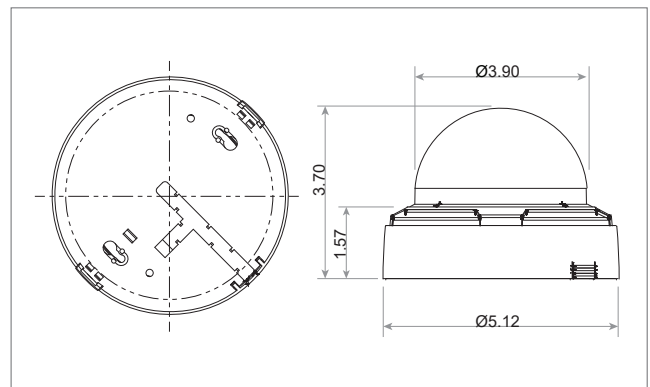

Dimensions