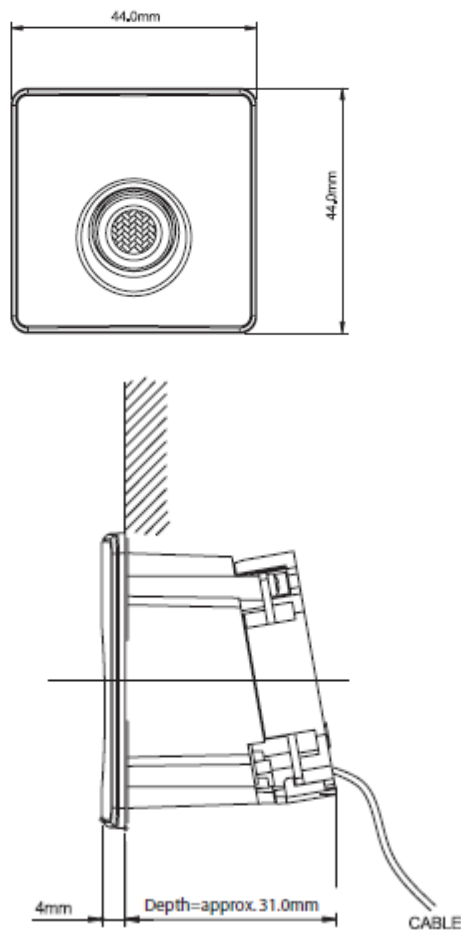

CCC3602JC Specifications

Model	Lens (mm)	Resolution
CCC3602JCS – Silver	2.8 mm	600 TVL
CCC3602JCBK – Black	2.8 mm	600 TVL

Power

Power Source	DC12V
Power Consumption	1.5 Watts

Sensor and General Information

Image Sensor	1/3" Color CCD
Lens	2.8 mm fixed mount
Minimum Illumination	1.0 Lux
Total Pixels	811 H x 507 V
Horizontal Resolution	600 TVL
Scanning System	2:1 interlace
Scanning Frequency	15.734KHz H x 59.94Hz V
S/N Ratio	More than 50dB (AGC On)
Video Output	Composite Video 1,0 Vp-p/75Ω

Camera Functions

BLC	Yes
AWB	Yes
Auto Exposure	Yes
Gain Control	Yes
Gamma	0.45

General Operating

Operating Temperature	32°F to 104°F (0°C to 40°C)
Operating Humidity	96% RH Max

Dimensions

COSTAR
VIDEO SYSTEMS

101 Wrangler, Suite 201 • Coppell, Texas 75019 • Phone: 469-635-6800 • Fax: 469-635-6822 • Toll Free: 1-888-694-STAR (7827)

www.costarvideo.com

Specifications and design are subject to change without notice. Conversions: 1" = 25.4mm Measurement conversions are approximate.