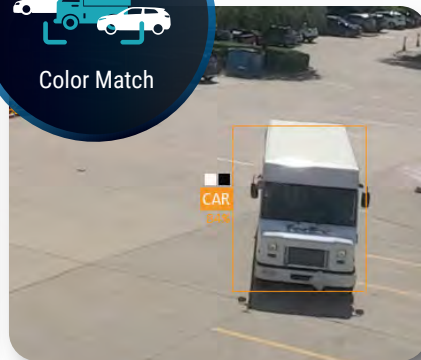

## starNET PRO Server Licence Requiries

Sort by Time Time Interval 1 sec 93% 70 99 Selected images

	Hallway (Hallway) 2021-08-24 10:26:37 Set minimum similarity: 70%	Shipping 10:20:35 95%	Warehouse 10:24:47 93%	Warehouse Centr... 10:24:51 93%	Hallway 10:26:29 98%	Side Hallway 10:26:29 95%	Side Hallway 10:26:33 95%	BackHallway 10:26:48 97%
		Warehouse 10:32:18 93%	BackHallway 10:58:33 96%	Warehouse 11:43:08 95%	Warehouse 13:09:59 97%	Warehouse Centr... 13:10:03 95%	Warehouse 13:16:58 93%	Warehouse 13:41:46 95%
		Warehouse 13:45:24 94%	Hallway 14:00:25 94%	Shipping 15:59:36 96%	Shipping 15:59:50 96%	Shipping 16:00:02 93%	Shipping 16:00:30 93%	Warehouse Centr... 16:00:51 96%