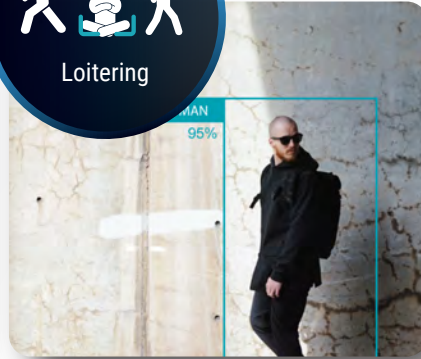

## starNET PRO Server Licence Requiries

Sort by Time Time Interval 1 sec 93% 70 99 Selected images

	Hallway (Hallway) 2021-08-24 10:26:37 Set minimum similarity: 70%	Shipping 10:20:35 95%	Warehouse 10:24:47 93%	Warehouse Centr... 10:24:51 93%	Hallway 10:26:29 98%	Side Hallway 10:26:29 95%	Side Hallway 10:26:33 95%	BackHallway 10:26:48 97%
		Warehouse 10:32:18 93%	BackHallway 10:58:33 96%	Warehouse 11:43:08 95%	Warehouse 13:09:59 97%	Warehouse Centr... 13:10:03 95%	Warehouse 13:16:58 93%	Warehouse 13:41:46 95%
		Warehouse 13:45:24 94%	Hallway 14:00:25 94%	Shipping 15:59:36 96%	Shipping 15:59:50 96%	Shipping 16:00:02 93%	Shipping 16:00:30 93%	Warehouse Centr... 16:00:51 96%