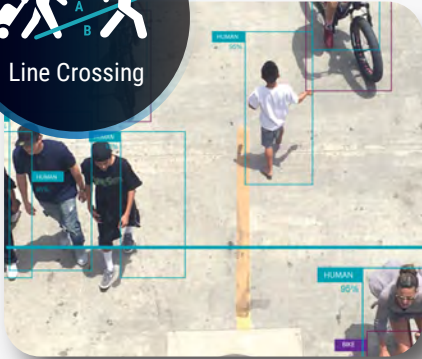

## starNET PRO Server Licence Requiries

Sort by Time Time Interval 1 sec 93% 70 99 Selected images

	Hallway (Hallway) 2021-08-24 10:26:37 Set minimum similarity: 70%	Shipping 10:20:35 95%	Warehouse 10:24:47 93%	Warehouse Centr... 10:24:51 93%	Hallway 10:26:29 98%	Side Hallway 10:26:29 95%	Side Hallway 10:26:33 95%	BackHallway 10:26:48 97%
		Warehouse 10:32:18 93%	BackHallway 10:58:33 96%	Warehouse 11:43:08 95%	Warehouse 13:09:59 97%	Warehouse Centr... 13:10:03 95%	Warehouse 13:16:58 93%	Warehouse 13:41:46 95%
		Warehouse 13:45:24 94%	Hallway 14:00:25 94%	Shipping 15:59:36 96%	Shipping 15:59:50 96%	Shipping 16:00:02 93%	Shipping 16:00:30 93%	Warehouse Centr... 16:00:51 96%