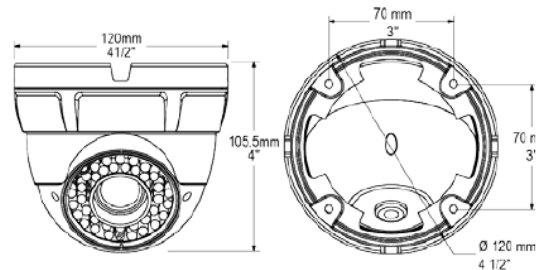

Network	
Ethernet	1 (10/100 Base-T) RJ-45 Connector
TCP/IP	IPv4 / IPv6 (DHCP/Fixed)
Supported Protocols	HTTP, TCP/IP, UDP/IP, RTSP, FTP, DHCP, NTP, PPoE, NTP, Unicast and multicast supported

General Information	
Temperature	14°F to 131°F (-10°C to 55°C)
Humidity	85% RH Max
Approvals	FCC, CE, RoHS, IP66, IK10
Dimensions	4.5" x 4" (120 x 105.5 mm)
Weight	1.54lb. (0.70kg)

Line Drawing

Accessories

CDAJB10	Junction Box

COSTAR
VIDEO SYSTEMS

101 Wrangler, Suite 201 • Coppell, Texas 75019 • Phone: 469-635-6800 • Fax: 469-635-6822 • Toll Free: 1-888-694-STAR (7827)

www.costarvideo.com

Specifications and design are subject to change without notice. Conversions: 1" = 25.4mm Measurement conversions are approximate.